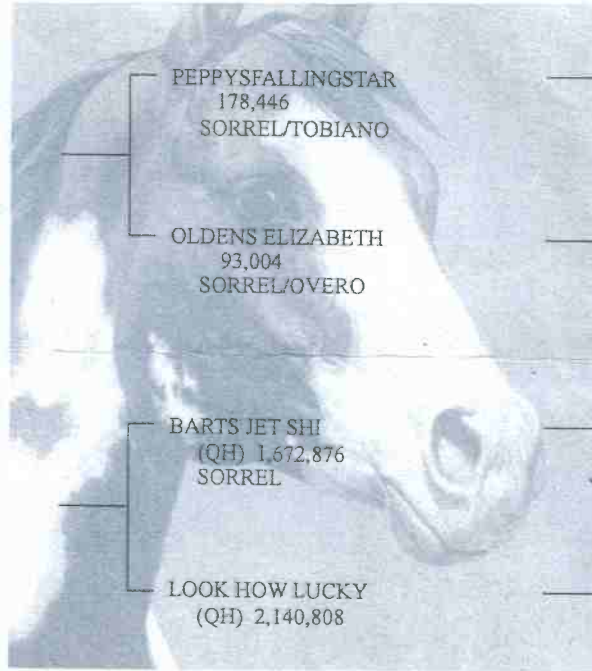

Sire OLDENS NEVER
468,829
SORREL/TOBIANO

Dam LOOK HOW SHI
(QH) 2,866,950
CHESTNUT

PEPPYSFALLINGSTAR
178,446
SORREL/TOBIANO

OLDENS ELIZABETH
93,004
SORREL/OVERO

BARTS JET SHI
(QH) 1,672,876
SORREL

LOOK HOW LUCKY
(QH) 2,140,808

PEPPY SAN BADGER
(QH) 1,089,924
SORREL

PAINTED LADY M
106,907
SORREL/TOBIANO

OLDEN TIME
57,320
SORREL/OVERO

ELIZABETH 2
49,347
SORREL/SOLID

SUPER SMOOTH
(QH) 885,521
SORREL

FIRST FAME
(QH) 495,640

REAL LUCK
(QH) 544,643
SORREL